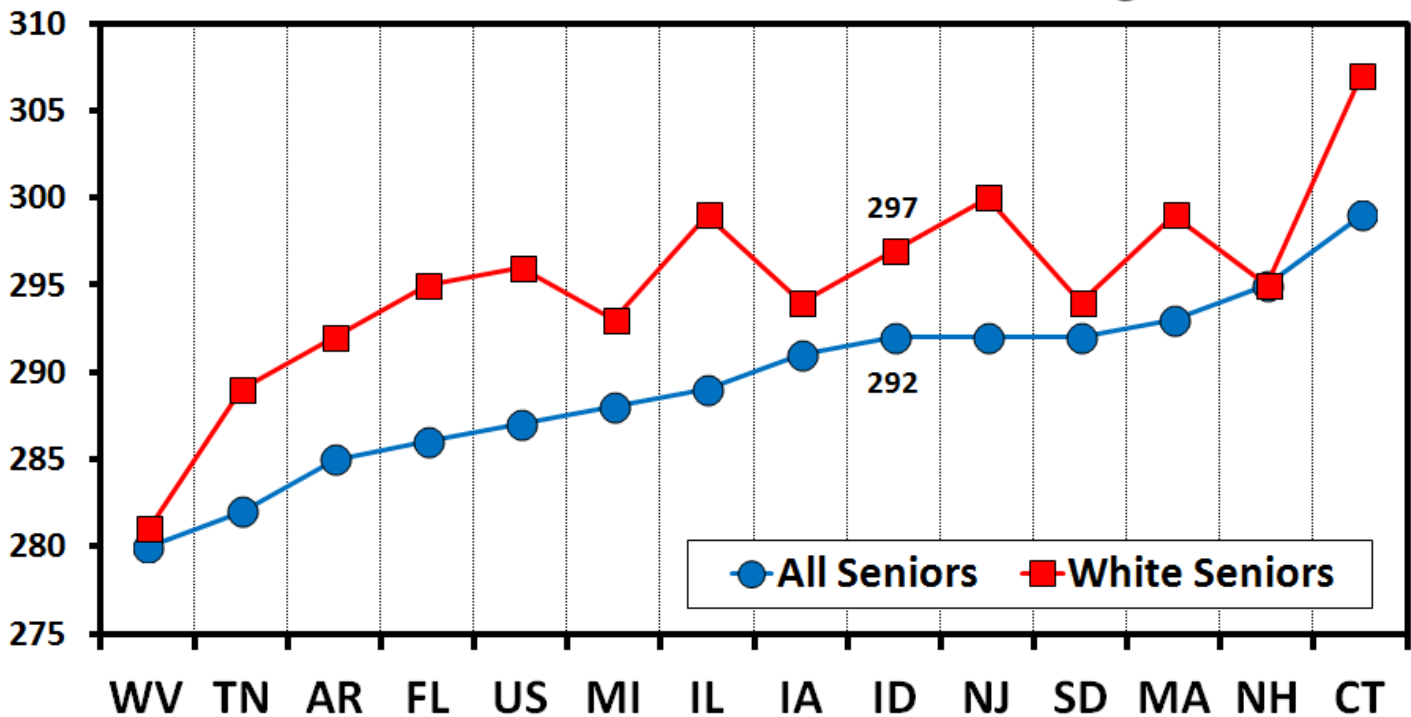

National and States Average Scale Scores NAEP 2013 Grade 12 Pilot - Reading

May 7, 2014

The National Assessment of Educational Progress (NAEP) reading assessment used multiple-choice and constructed-response items to examine student knowledge and skills using grade-appropriate literary and informational texts. Scores range from zero (0) to 500, where 265 is *Basic* (i.e., proficient in reading, or meets grade 12 expectations), 302 is *Proficient*, and 346 is *Advanced*.

Average Scale Scores for the Nation and States NAEP 2013 State Grade 12 Pilot - Reading

Caution should be exercised when making cross-state comparisons on “average scores.” The 13 states in the pilot enjoyed a large diversity in their demographic characteristics. The cross-state profile for All seniors can differ considerably from the cross-state profile for any of the various demographic groups. The graph above shows how the cross-state profiles for All Seniors and for White Seniors differed on the NAEP 2013 Grade 12 Pilot reading assessment. No statistical comparisons were conducted on the intra-state differences, so the apparent differences may or may not be statistically significant. [Note: the only groups NAEP reported for all states in 2013 were All and White.]

► On the NAEP 2013 Grade 12 Pilot - Reading, All Seniors scored higher than Idaho in CT, lower than Idaho in WV, TN, AR, FL, MI, and IL, but not significantly different in IA, NJ, SD, MA, and NH.

► On the NAEP 2013 Grade 12 Pilot - Reading, White Seniors scored higher than Idaho in CT, lower than Idaho in SD, IA, MI, AR, TN, and WV, but not significantly different in NJ, IL, MA, NH, and FL.