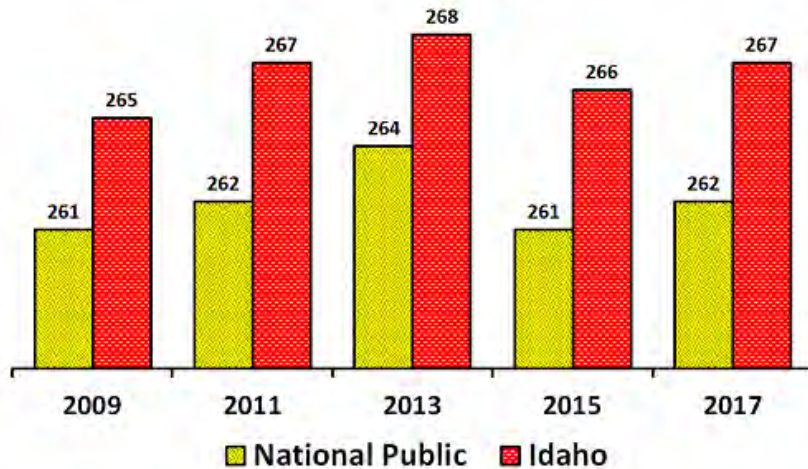

K-12 Research Idaho

Visit <http://k12researchidaho.com>

NAEP Reading for Literary Experience
Grade 4, 2009 to 2017

NAEP Reading to Gain Information
Grade 4, 2009 to 2017

NAEP Reading for Literary Experience
Grade 8, 2009 to 2017

NAEP Reading to Gain Information
Grade 8, 2009 to 2017