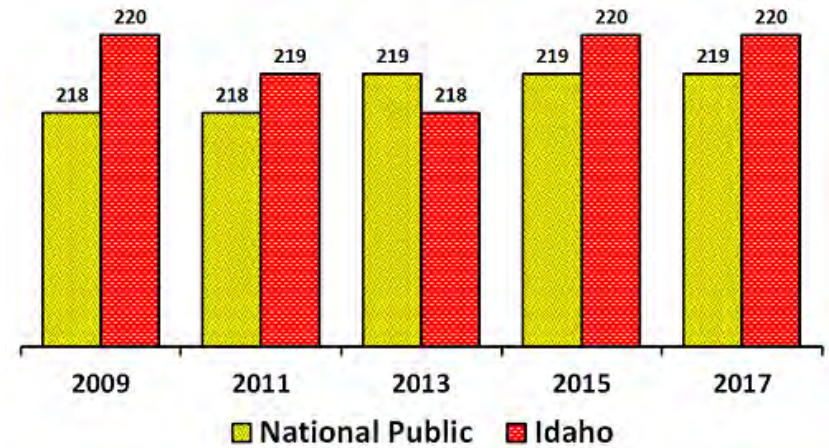

K-12 Research Idaho

Visit <http://k12researchidaho.com>

NAEP Reading for Literary Experience
Grade 4, 2009 to 2017

NAEP Reading to Gain Information
Grade 4, 2009 to 2017

NAEP Reading for Literary Experience
Grade 8, 2009 to 2017

NAEP Reading to Gain Information
Grade 8, 2009 to 2017