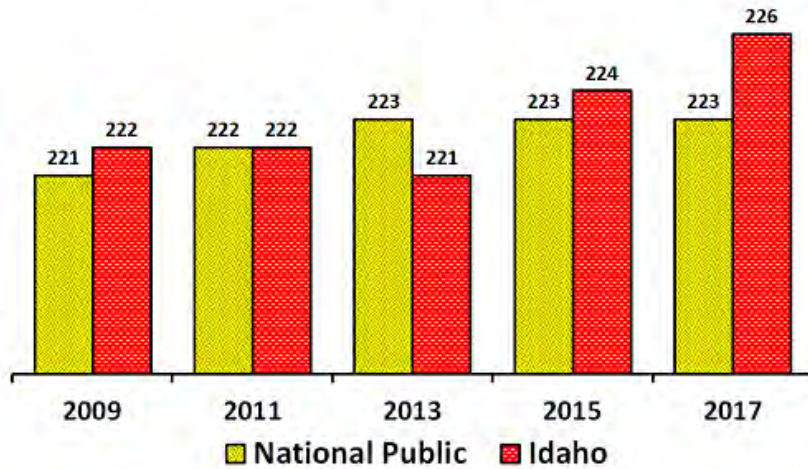

K-12 Research Idaho

Visit <http://k12researchidaho.com>

NAEP Reading for Literary Experience
Grade 4, 2009 to 2017

NAEP Reading to Gain Information
Grade 4, 2009 to 2017

NAEP Reading for Literary Experience
Grade 8, 2009 to 2017

NAEP Reading to Gain Information
Grade 8, 2009 to 2017